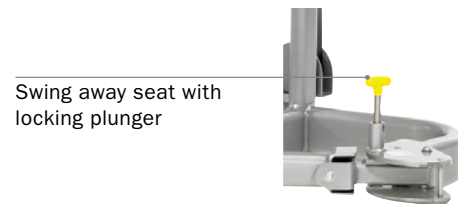

**Twist select weight stack** Weight stack with low start weight and integral three-position Twist Select systems offering 2.5 kg increments is suitable for inexperienced and older users.

**Raised weight stack iconography** for visually impaired users to identify weight stack positions.

## SPECIFICATIONS

Product Number	14010
Dimensions L x W x H	64" x 59" x 64" (162 cm x 151 cm x 162 cm)
Standard Weight Stack	165 lbs (75 kg)
Heavy Weight Stack	205 lbs (93 kg)

Twist select

Swing away seat with locking plunger